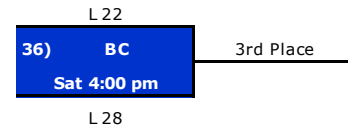

Houston Methodist Cy-Hoops Invitational

Top team in each bracket wears white
Please provide your own warm up balls

Houston Methodist Cy-Hoops Invitational

Playing Sites

Falls = Cypress Falls HS
Park = Cypress Park HS
Fair = Cy-Fair HS
BC = Berry Center

Houston Methodist Cy-Hoops Invitational

Game Breakdown at each site

Thursday

Cypress Falls		Cypress Park		Cy-Fair		Berry Center	
Gym 1	Gym 2	Gym 1	Gym 2	Gym 1	Gym 2	Gym 1	
5:00	5:00	5:00		5:00	5:00		
6:30	6:30	6:30		6:30	6:30		
		8:00					