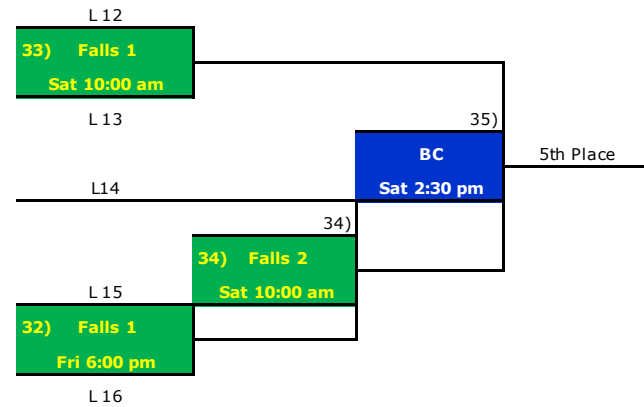

Houston Methodist Cy-Hoops Invitational

Top team in each bracket wears white
Please provide your own warm up balls

Houston Methodist Cy-Hoops Invitational

Playing Sites

Falls = Cypress Falls HS
Park = Cypress Park HS
Fair = Cy-Fair HS
BC = Berry Center

Houston Methodist Cy-Hoops Invitational

Game Breakdown at each site

Thursday

Cypress Falls		Cypress Park		Cy-Fair		Berry Center	
Gym 1	Gym 2	Gym 1	Gym 2	Gym 1	Gym 2	Gym 1	
5:00	5:00	5:00		5:00	5:00		
6:30	6:30	6:30		6:30	6:30		
		8:00					