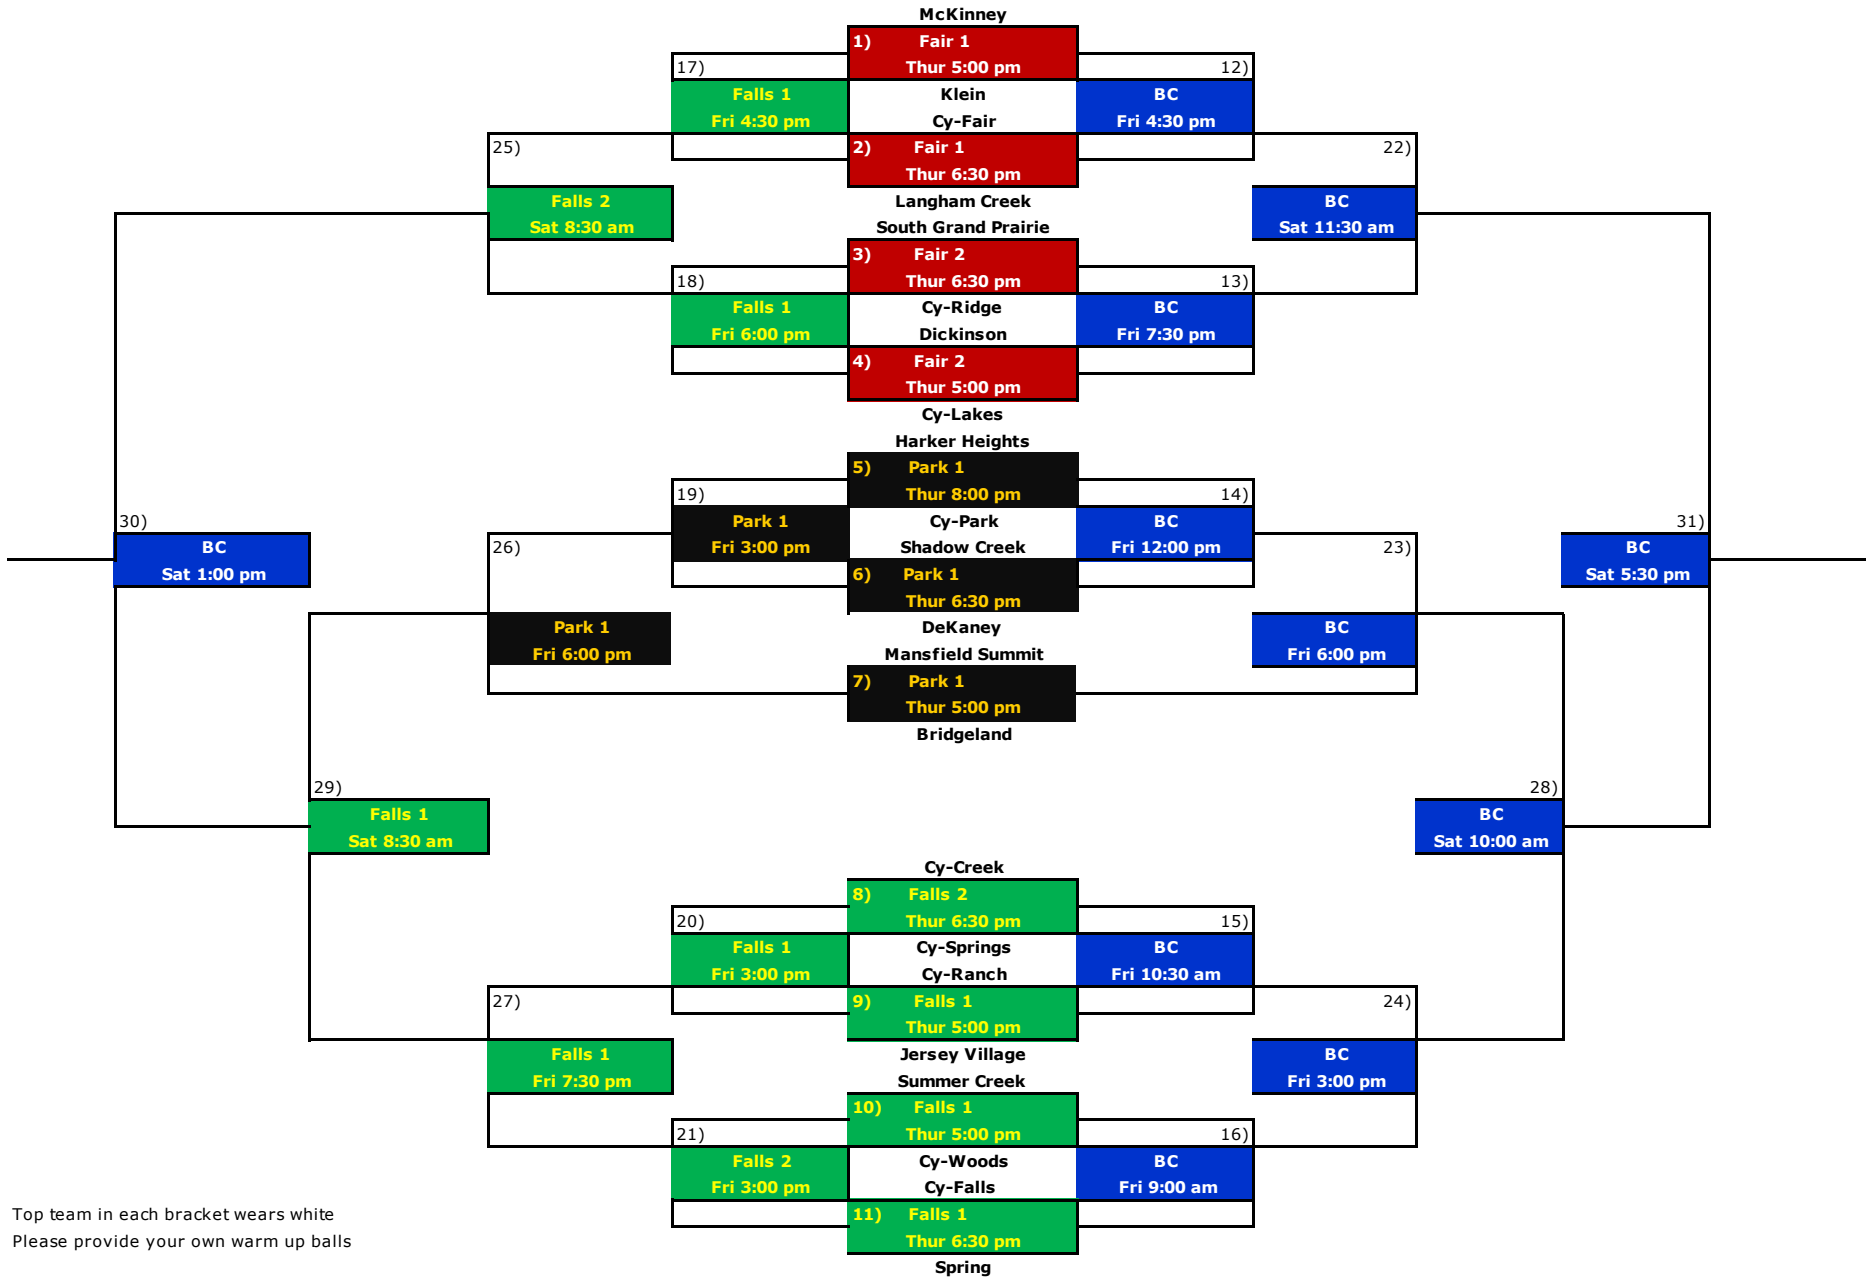

Houston Methodist Cy-Hoops Invitational

Top team in each bracket wears white
Please provide your own warm up balls

Houston Methodist Cy-Hoops Invitational

Playing Sites

Falls = Cypress Falls HS
Park = Cypress Park HS
Fair = Cy-Fair HS
BC = Berry Center

Houston Methodist Cy-Hoops Invitational

Game Breakdown at each site

Thursday

Cypress Falls		Cypress Park		Cy-Fair		Berry Center	
Gym 1	Gym 2	Gym 1	Gym 2	Gym 1	Gym 2	Gym 1	
5:00	5:00	5:00		5:00	5:00		
6:30	6:30	6:30		6:30	6:30		
		8:00					