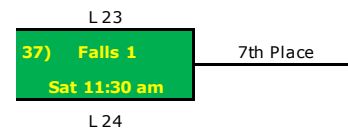

Houston Methodist Cy-Hoops Invitational

Top team in each bracket wears white
Please provide your own warm up balls

Houston Methodist Cy-Hoops Invitational

Playing Sites

Falls = Cypress Falls HS
Park = Cypress Park HS
Fair = Cy-Fair HS
BC = Berry Center

Houston Methodist Cy-Hoops Invitational

Game Breakdown at each site

Thursday

Cypress Falls		Cypress Park		Cy-Fair		Berry Center	
Gym 1	Gym 2	Gym 1	Gym 2	Gym 1	Gym 2	Gym 1	
5:00	5:00	5:00		5:00	5:00		
6:30	6:30	6:30		6:30	6:30		
		8:00					