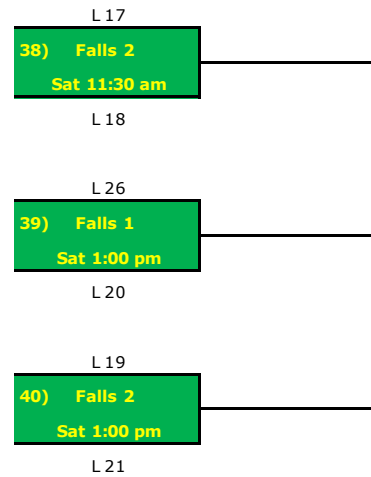

Houston Methodist Cy-Hoops Invitational

Top team in each bracket wears white
Please provide your own warm up balls

Houston Methodist Cy-Hoops Invitational

Playing Sites

Falls = Cypress Falls HS
Park = Cypress Park HS
Fair = Cy-Fair HS
BC = Berry Center

Houston Methodist Cy-Hoops Invitational

Game Breakdown at each site

Thursday

Cypress Falls		Cypress Park		Cy-Fair		Berry Center	
Gym 1	Gym 2	Gym 1	Gym 2	Gym 1	Gym 2	Gym 1	
5:00	5:00	5:00		5:00	5:00		
6:30	6:30	6:30		6:30	6:30		
		8:00					