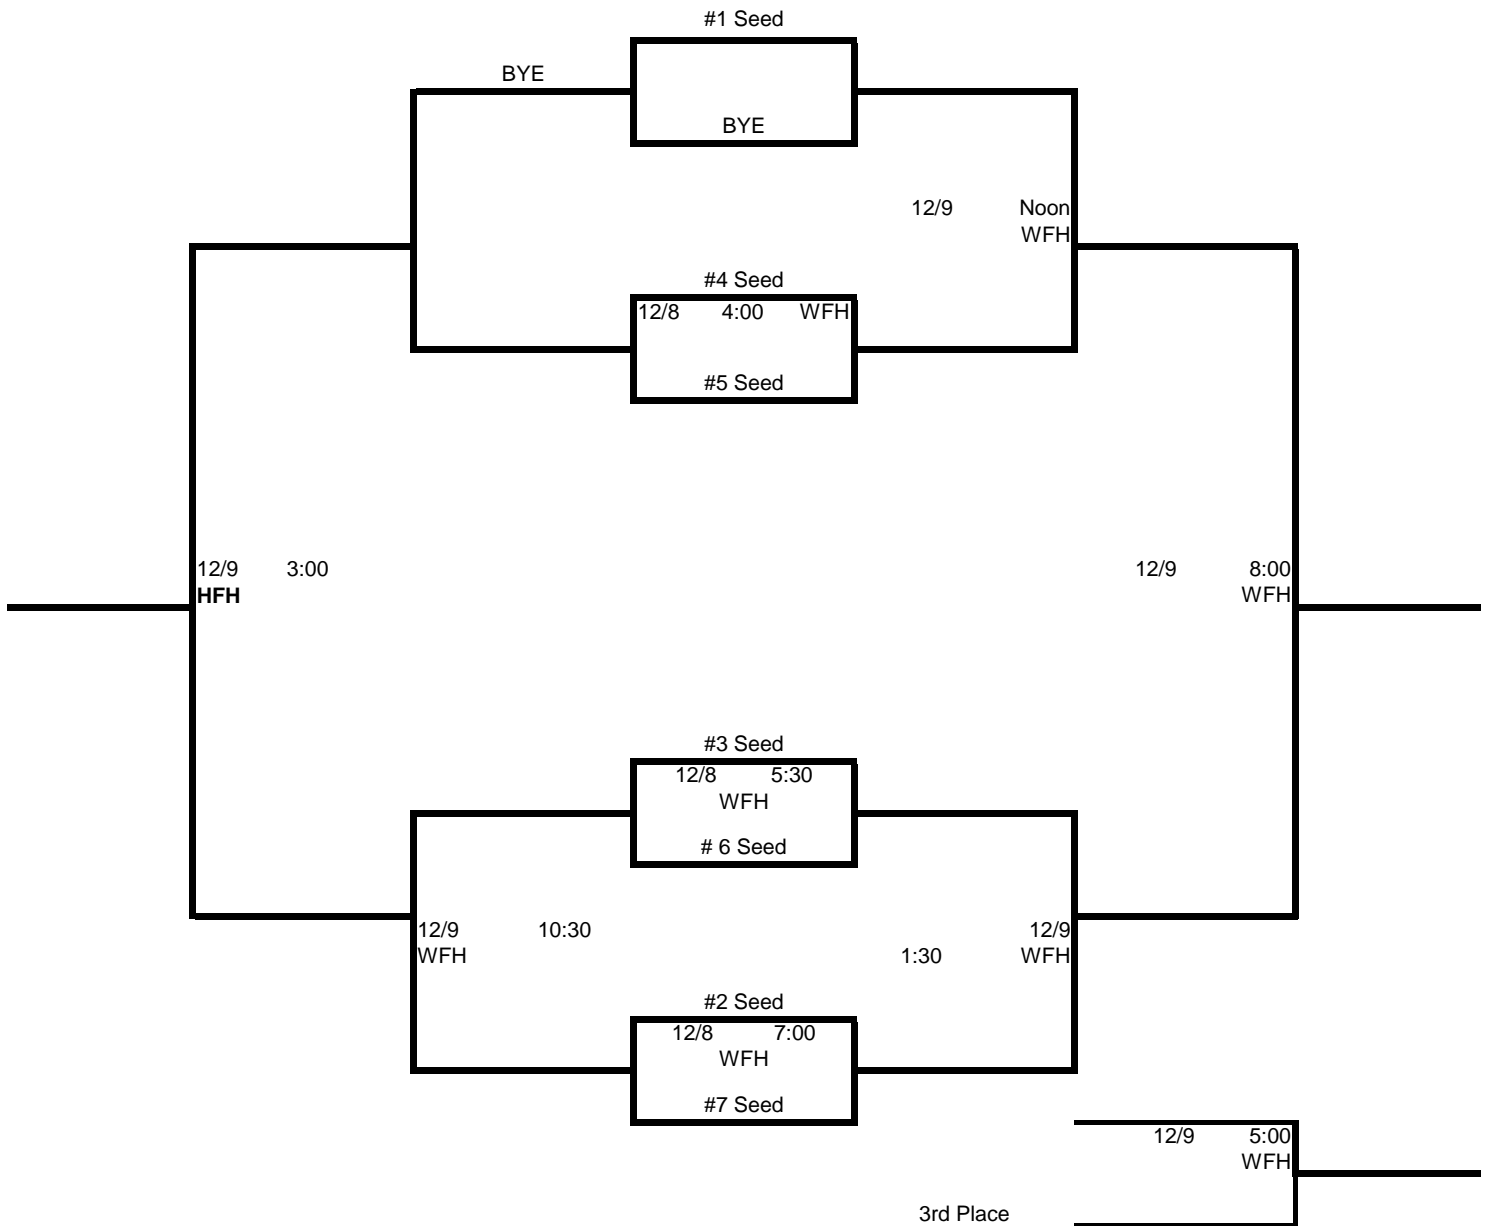

**Gold Division**

**Silver Division**

Hopson Field House (HFH) 3335 Hurricane Lane Missouri City, TX 77459

Wheeler Field House 16403 Lexington Blvd. Sugar Land, TX 77479

Hightower High School (HHS) 3333 Hurricane Lane Missouri City Tx 77459 Missouri City, TX 77459

**Bronze Division**

Hopson Field House (HFH) 3335 Hurricane Lane Missouri City, TX 77459

Wheeler Field House 16403 Lexington Blvd. Sugar Land, TX 77479

Hightower High School (HHS) 3333 Hurricane Lane Missouri City Tx 77459 Missouri City, TX 77459