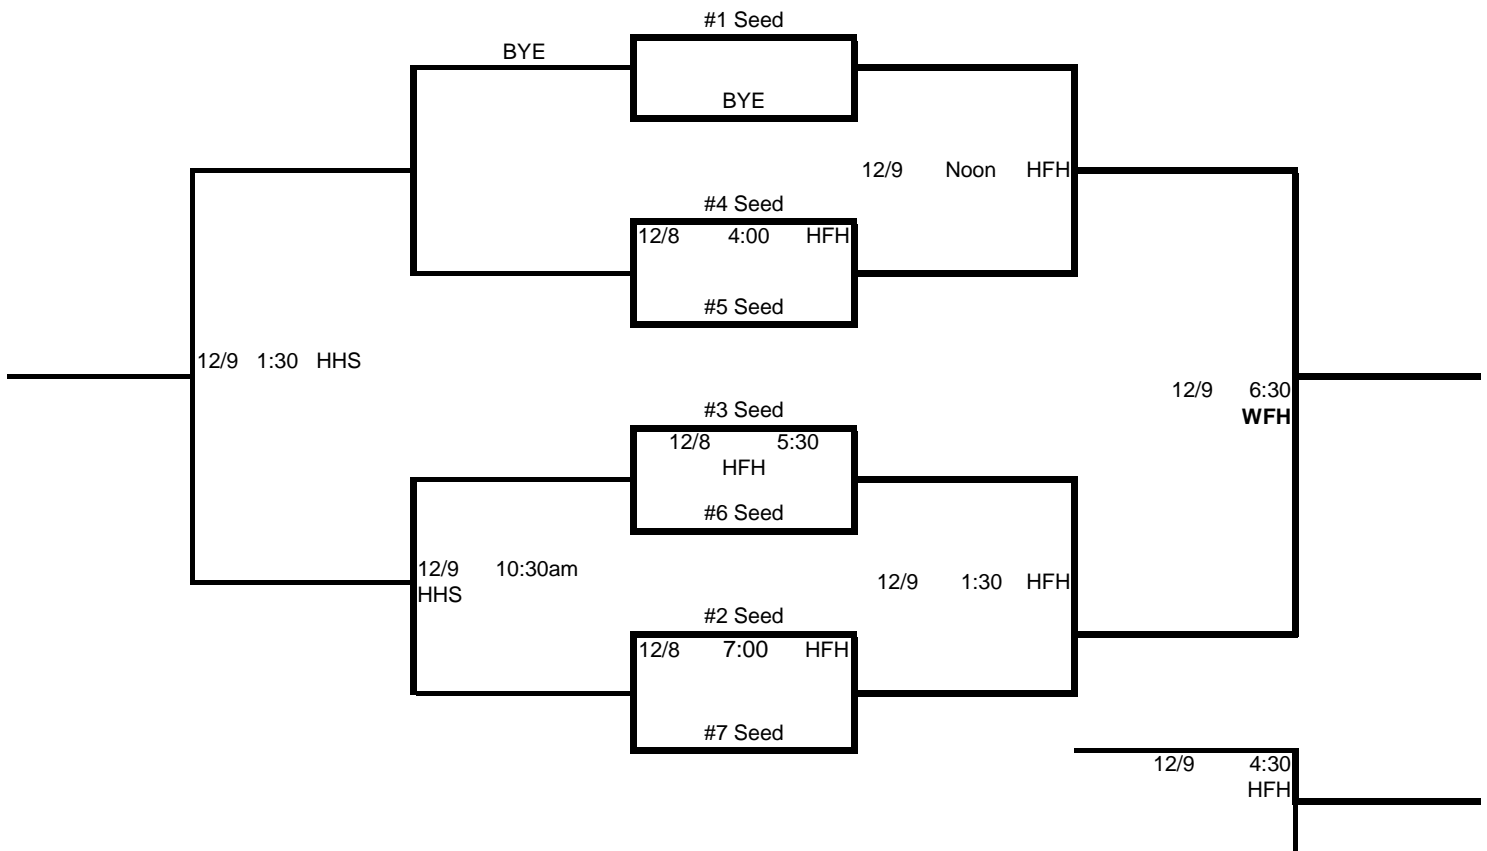

**Gold Division**

**Silver Division**

Hopson Field House (HFH) 3335 Hurricane Lane Missouri City, TX 77459

Wheeler Field House 16403 Lexington Blvd. Sugar Land, TX 77479

Hightower High School (HHS) 3333 Hurricane Lane Missouri City Tx 77459 Missouri City, TX 77459

**Bronze Division**

Hopson Field House (HFH) 3335 Hurricane Lane Missouri City, TX 77459

Wheeler Field House 16403 Lexington Blvd. Sugar Land, TX 77479

Hightower High School (HHS) 3333 Hurricane Lane Missouri City Tx 77459 Missouri City, TX 77459