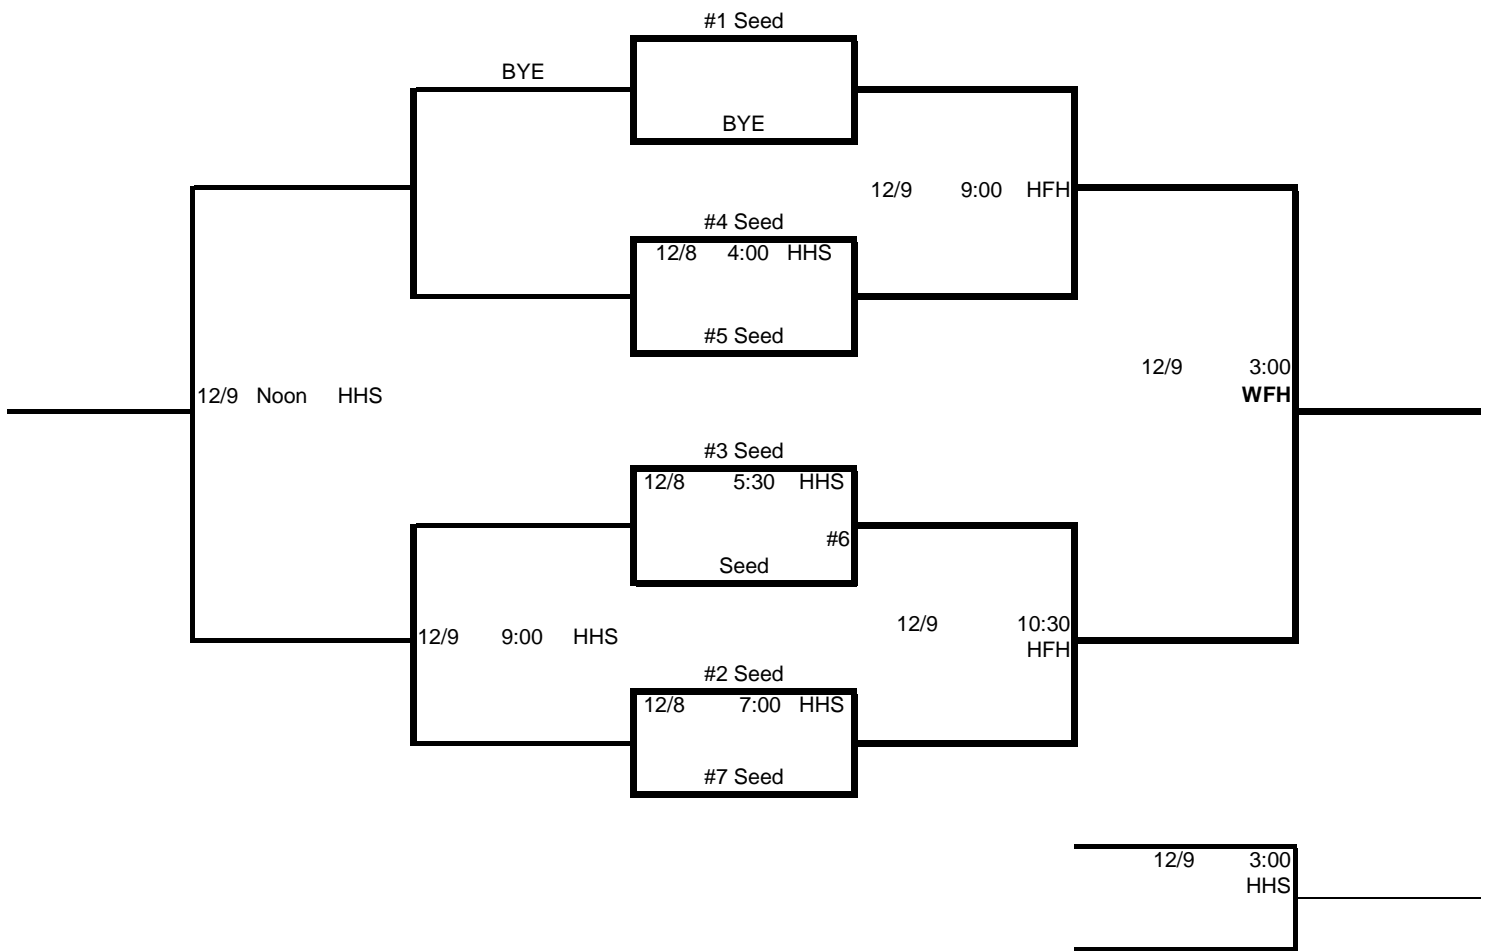

**Gold Division**

**Silver Division**

Hopson Field House (HFH) 3335 Hurricane Lane Missouri City, TX 77459

Wheeler Field House 16403 Lexington Blvd. Sugar Land, TX 77479

Hightower High School (HHS) 3333 Hurricane Lane Missouri City Tx 77459 Missouri City, TX 77459

**Bronze Division**

Hopson Field House (HFH) 3335 Hurricane Lane Missouri City, TX 77459

Wheeler Field House 16403 Lexington Blvd. Sugar Land, TX 77479

Hightower High School (HHS) 3333 Hurricane Lane Missouri City Tx 77459 Missouri City, TX 77459